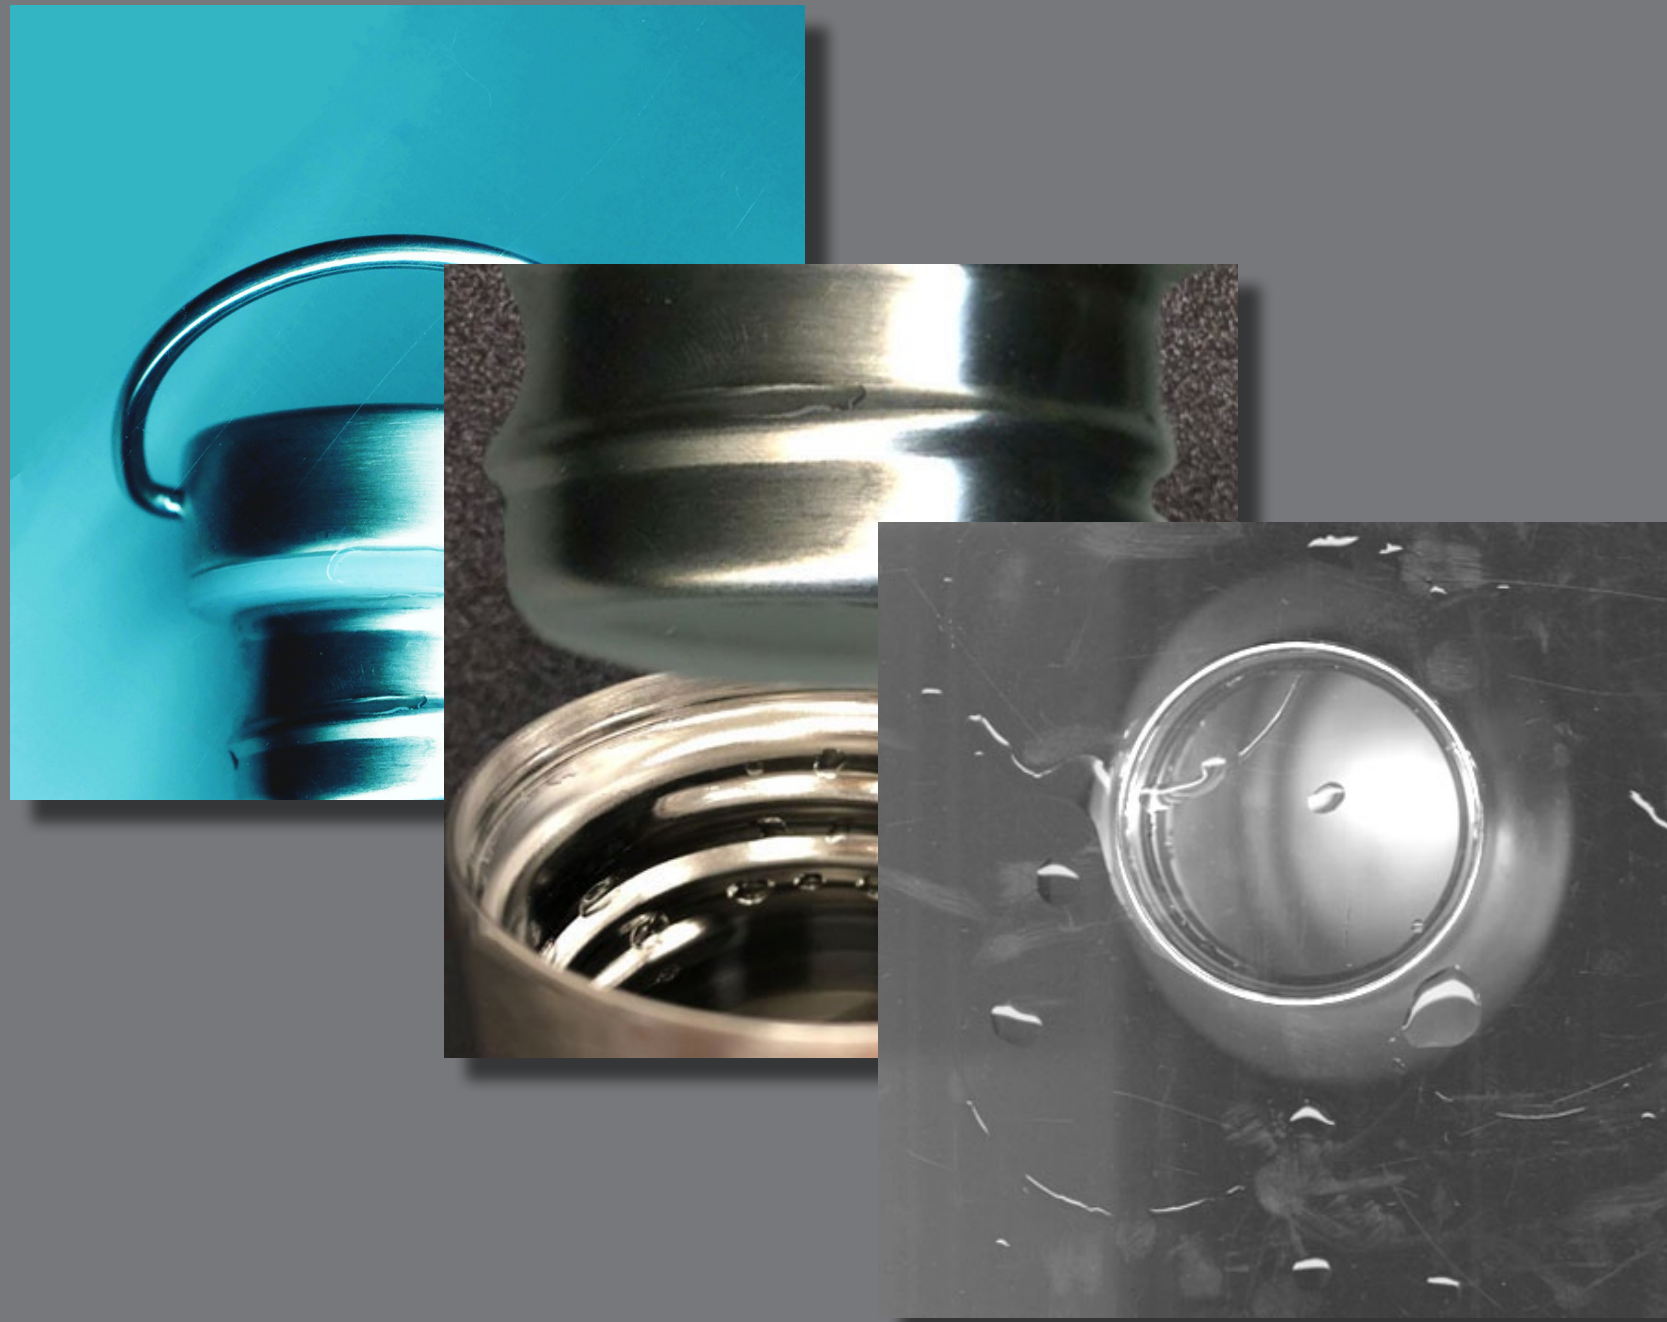

STEVEN DAVIS
FEB 04, 2021

DAVID LO
FEB 10, 2021

NICK TOURAN
FEB 24, 2021

CONTAMINATED WATER

Visual exploration of the formal and material qualities of a specific metal water bottle. The images were then used to create a connotation poster that presented the idea of water preservation and uncovering the need to fix water pollution.