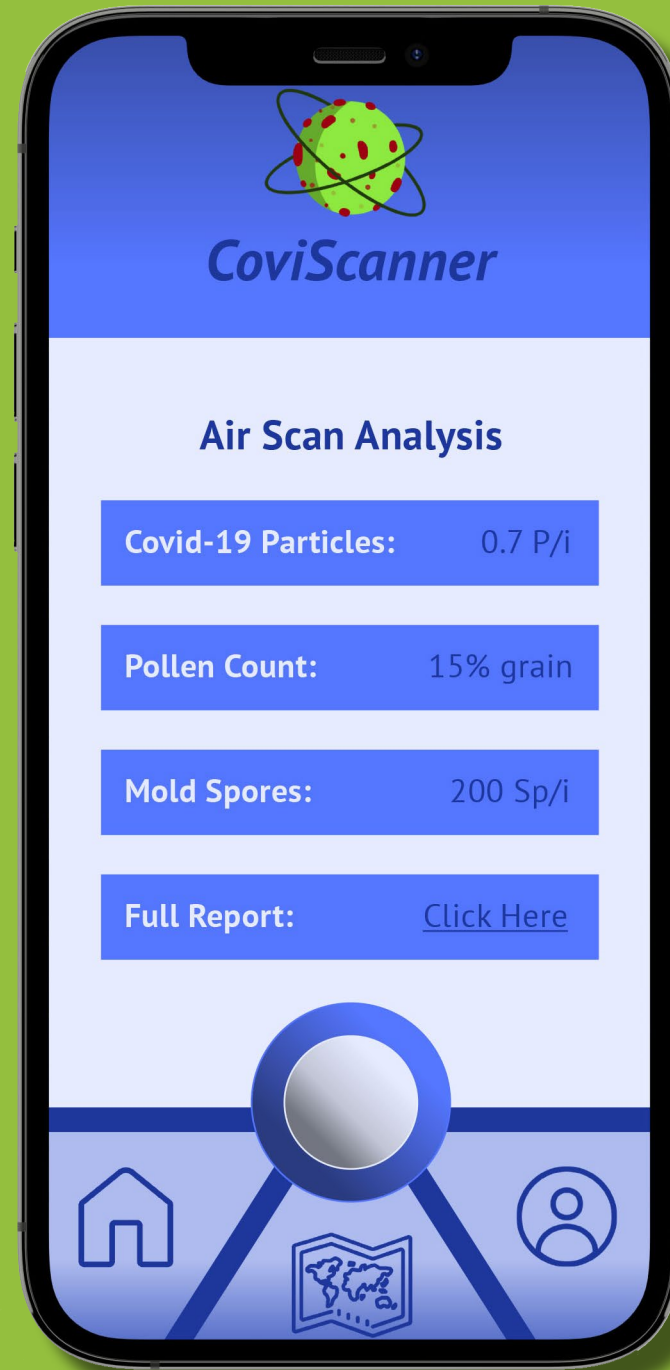

AIR ANALYSIS