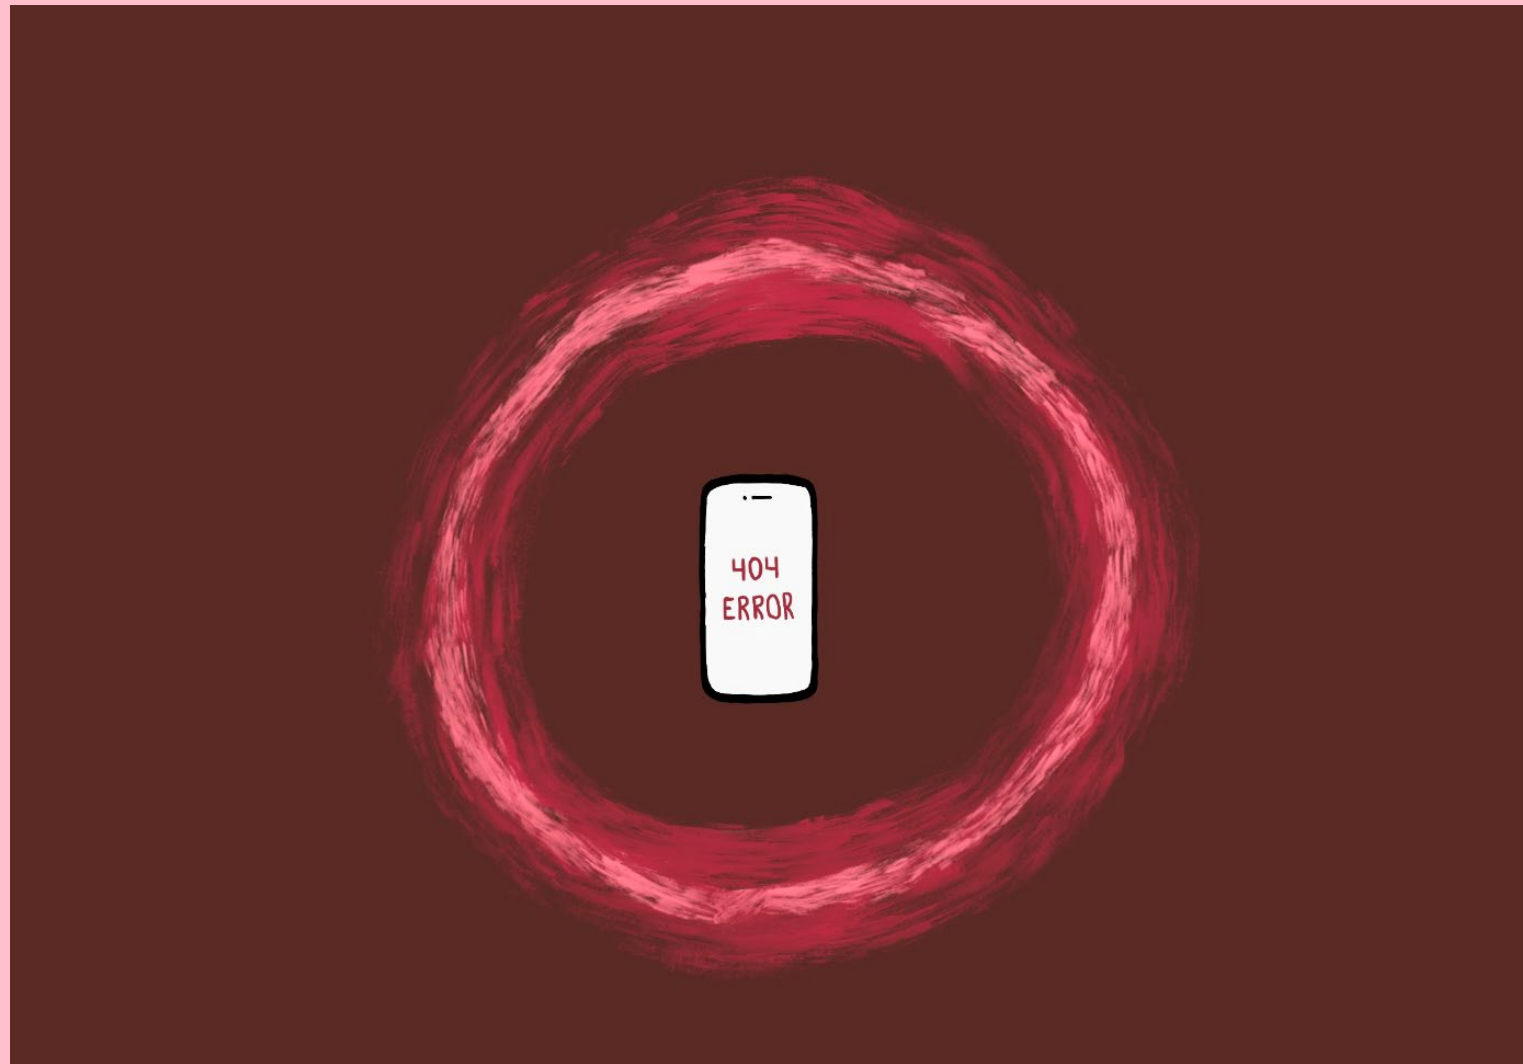

REMAKING HISTORIES

Animation that brings to light some of the issues we are facing (for example the COVID-19 pandemic, Black Lives Matter, and other forms of inequality), along with the possibilities of our future. This project is a 'call to action' for viewers to learn from the past and build an exciting future.