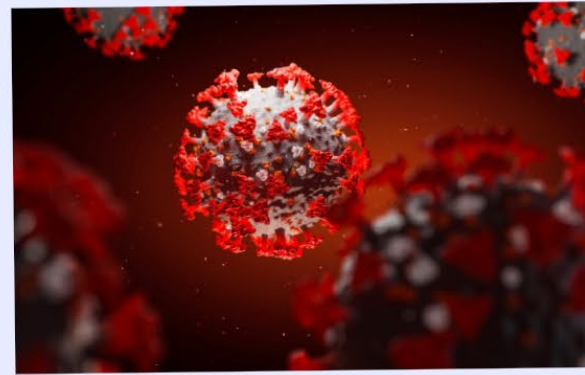

CoviScanner

Covid Testing Facilities

Covid News and Updates